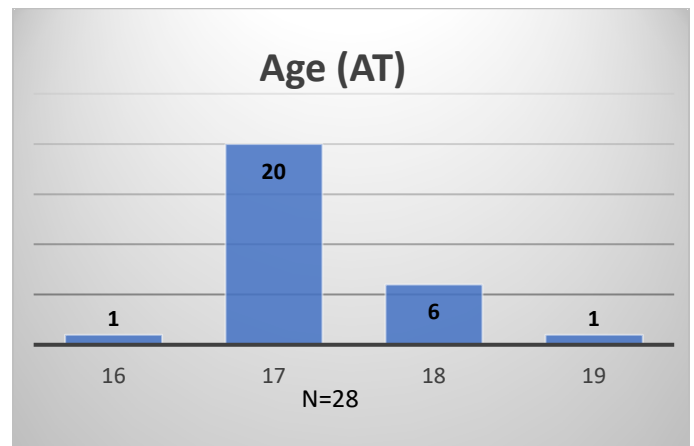

Daily Data Dashboard – November 20, 2023
Demographics for JTDC Population
Monday Morning Midnight Count

Total # of probation Involved youth¹: 1,307

¹ Probation Active: Any youth who is pending sentencing with an active social history, has been formally placed on probation or supervision with Cook County Juvenile Probation on the date of the report.