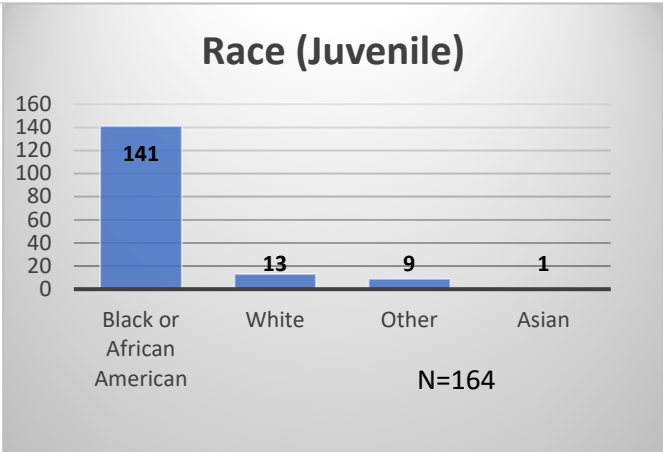

Daily Data Dashboard – November 20, 2023
Demographics for JTDC Population
Monday Morning Midnight Count

Data sources: cFive Supervisor – Probation Population and RMIS – JTDC Population