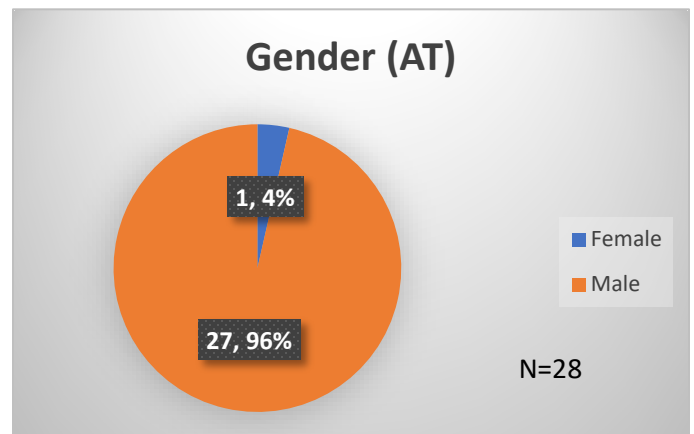

Daily Data Dashboard – November 20, 2023
Demographics for JTDC Population
Monday Morning Midnight Count

Total # of probation Involved youth¹: 1,307

¹ Probation Active: Any youth who is pending sentencing with an active social history, has been formally placed on probation or supervision with Cook County Juvenile Probation on the date of the report.