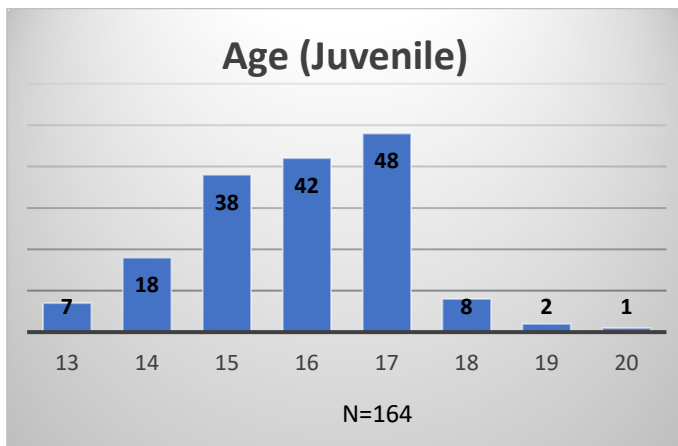

Daily Data Dashboard – November 20, 2023
Demographics for JTDC Population
Monday Morning Midnight Count

Total # of probation Involved youth¹: 1,307

¹ Probation Active: Any youth who is pending sentencing with an active social history, has been formally placed on probation or supervision with Cook County Juvenile Probation on the date of the report.