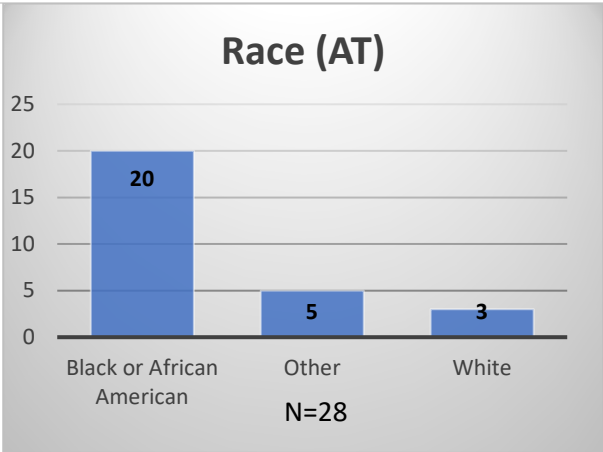

Daily Data Dashboard – November 20, 2023
Demographics for JTDC Population
Monday Morning Midnight Count

Data sources: cFive Supervisor – Probation Population and RMIS – JTDC Population