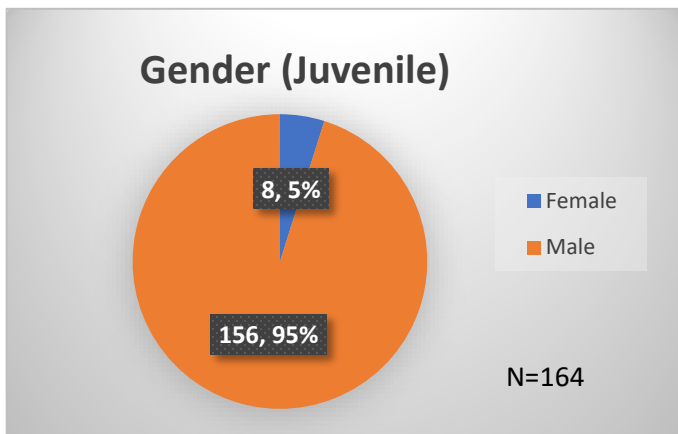

Daily Data Dashboard – November 20, 2023
Demographics for JTDC Population
Monday Morning Midnight Count

Total # of probation Involved youth¹: 1,307

¹ Probation Active: Any youth who is pending sentencing with an active social history, has been formally placed on probation or supervision with Cook County Juvenile Probation on the date of the report.