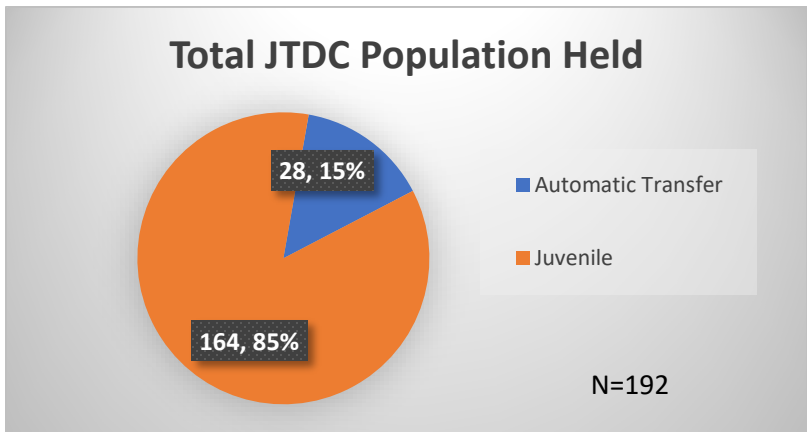

Daily Data Dashboard – November 20, 2023
Demographics for JTDC Population
Monday Morning Midnight Count

Total # of probation Involved youth¹: 1,307

¹ Probation Active: Any youth who is pending sentencing with an active social history, has been formally placed on probation or supervision with Cook County Juvenile Probation on the date of the report.